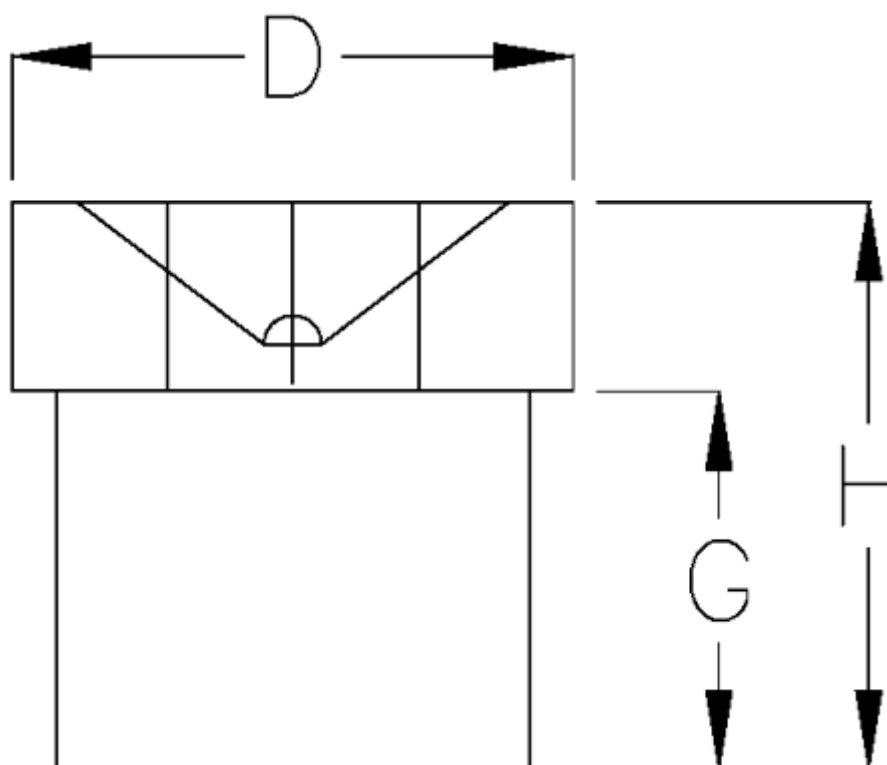

# Data Sheet

Article number: 53091110

Description: KLEE Flush type lubrication nipple DIN 3405  
D1a straight, Ø10mm push-on type

## Measures

---

D	= -
Diameter	= Ø10mm
G	= -
H	= -